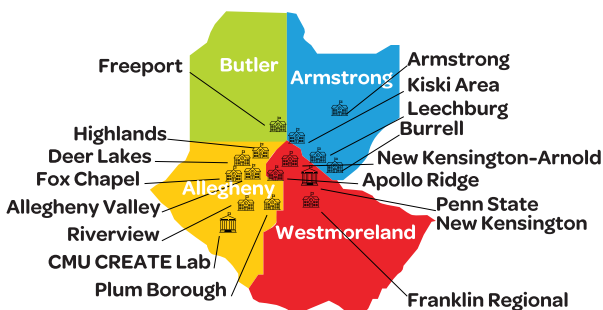

IN PARTNERSHIP WITH:

COORDINATED BY:

Colleen Smith, STE(A)M Outreach Coordinator | cms64@psu.edu