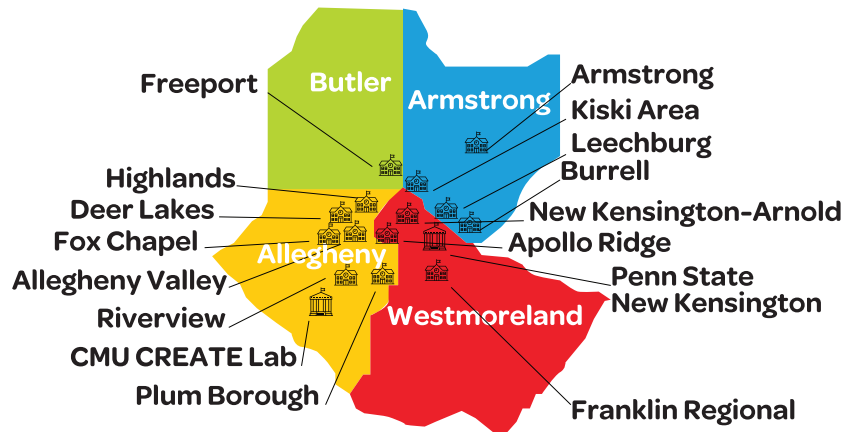

--> LOGO CONTEST

Alle-Kiski Best Practices Collaborative
CREATE Lab
Satellite Network Hub

> OPEN TO ALL ABC CREATE COMMUNITY

> STUDENTS, TEACHERS AND ADMINISTRATORS

Logo is a design symbolizing an organization that is used for promotional material, and as an emblem by which the organization can easily be recognized.

> MORE ABOUT ABC CREATE

As an incubator of design, creative technology, and best practices, ABC CREATE serves as a model for collaboration and innovation across K-12 public education.

abccreate.org/

DUE MAY 8th