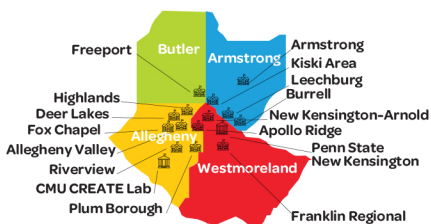

Alle-Kiski **B**est Practices **C**ollaborative
CREATE Lab
Satellite Network Hub

> **BE OUR GUEST**

> **DRINKS AND
APPETIZERS**

> **MEET N GREET
RAFFLE PRIZES
CHAT WITH COLLEAGUES**

> **ABC CREATE EDUCATORS
& PARTNERS ARE INVITED**

**ABC CREATE
HAPPY HOUR**

MAY 10, 4-7PM

~CELEBRATE 2017-2018
SCHOOL YEAR~

by May 7
RSVP to Tiffany Nix
tnix@leechburg.k12.pa.us

Conny Creek Brewing Company
4323 Shearsburg Road,
New Kensington, 15068